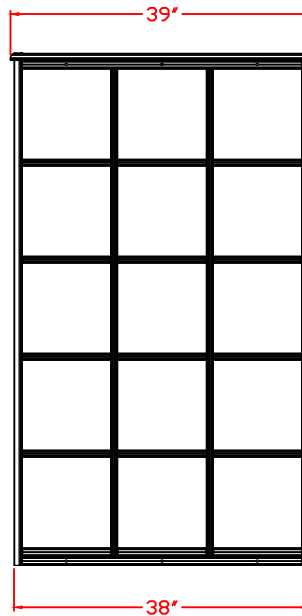

C DOOR NICHE SIZE

C DOOR PASS THROUGH SIZE

FRONT VIEW

REAR VIEW

N1032471

Two Column, Double-Sided
40 "C" Size Niches 11" x 5 3/4"

Postal Products Unlimited, Inc.
500 W. Oklahoma Ave.
Milwaukee, WI 53207-2649
www.postalproducts.com
(800) 229-4500