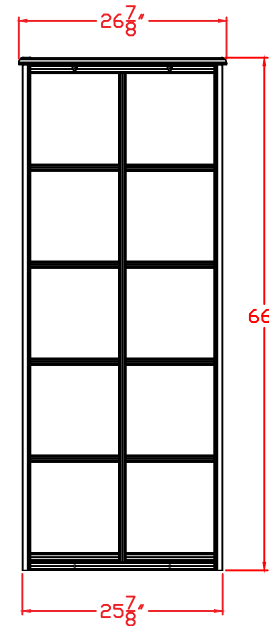

C DOOR NICHE SIZE

C DOOR PASS THROUGH SIZE

FRONT VIEW

REAR VIEW

N1032471

Two Column, Double-Sided
40 "C" Size Niches 11" x 5 3/4"

Postal Products Unlimited, Inc.
500 W. Oklahoma Ave.
Milwaukee, WI 53207-2649
www.postalproducts.com
(800) 229-4500