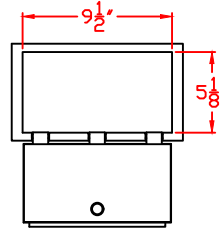

C DOOR NICHE SIZE

C DOOR PASS THROUGH SIZE

FRONT VIEW

REAR VIEW

N1032471

Two Column, Double-Sided
40 "C" Size Niches 11" x 5 3/4"

Postal Products Unlimited, Inc.
500 W. Oklahoma Ave.
Milwaukee, WI 53207-2649
www.postalproducts.com
(800) 229-4500