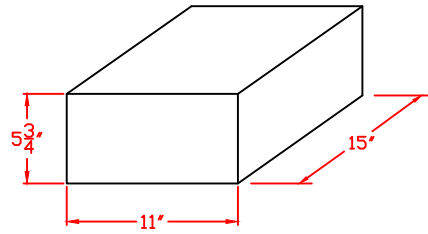

C DOOR NICHE SIZE

C DOOR PASS THROUGH SIZE

FRONT VIEW

REAR VIEW

N1032471

Two Column, Double-Sided
40 "C" Size Niches 11" x 5 3/4"

Postal Products Unlimited, Inc.
500 W. Oklahoma Ave.
Milwaukee, WI 53207-2649
www.postalproducts.com
(800) 229-4500