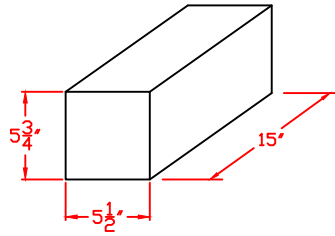

FRONT VIEW

B DOOR NICHE SIZE

B DOOR PASS THROUGH SIZE

REAR VIEW

N1029606

Four Column, Double-Sided
160 "B" Size Niches 5 1/2" x 5 3/4"

Postal Products Unlimited, Inc.
500 W. Oklahoma Ave.
Milwaukee, WI 53207-2649
www.postalproducts.com
(800) 229-4500