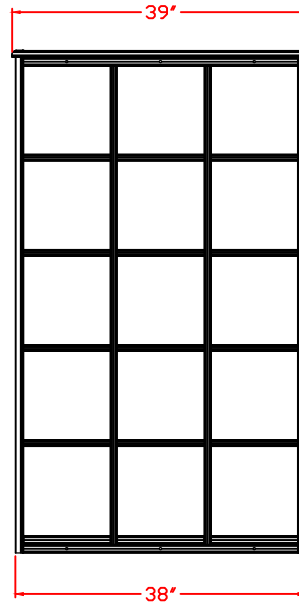

FRONT VIEW

B DOOR NICHE SIZE

B DOOR PASS THROUGH SIZE

REAR VIEW

N1029606

Four Column, Double-Sided
160 "B" Size Niches 5 1/2" x 5 3/4"

Postal Products Unlimited, Inc.
500 W. Oklahoma Ave.
Milwaukee, WI 53207-2649
www.postalproducts.com
(800) 229-4500