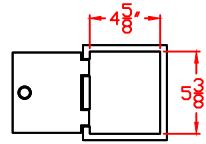

FRONT VIEW

B DOOR NICHE SIZE

B DOOR PASS THROUGH SIZE

REAR VIEW

N1029606

Four Column, Double-Sided
160 "B" Size Niches 5 1/2" x 5 3/4"

Postal Products Unlimited, Inc.
500 W. Oklahoma Ave.
Milwaukee, WI 53207-2649
www.postalproducts.com
(800) 229-4500