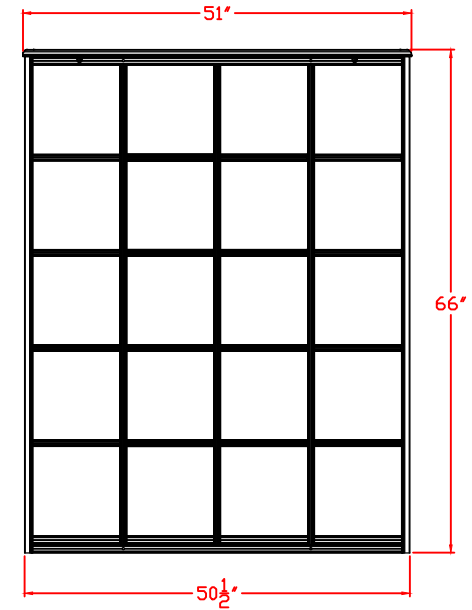

FRONT VIEW

B DOOR NICHE SIZE

B DOOR PASS THROUGH SIZE

REAR VIEW

N1029606

Four Column, Double-Sided
160 "B" Size Niches 5 1/2" x 5 3/4"

Postal Products Unlimited, Inc.
500 W. Oklahoma Ave.
Milwaukee, WI 53207-2649
www.postalproducts.com
(800) 229-4500