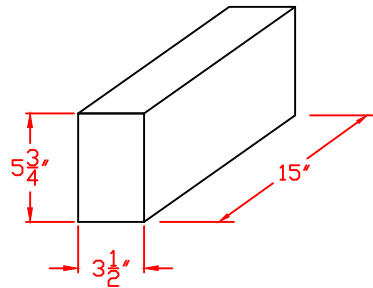

A DOOR NICHE SIZE

A DOOR PASS THROUGH SIZE

N1032470

Two Column, Single-Sided  
60 "A" Size Niches 3 1/2" x 5 3/4"

**POSTAL PRODUCTS  
UNLIMITED, INC.™**

Postal Products Unlimited, Inc.  
500 W. Oklahoma Ave.  
Milwaukee, WI 53207-2649  
www.postalproducts.com  
(800) 229-4500