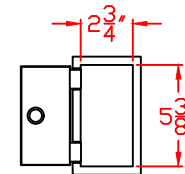

A DOOR NICHE SIZE

A DOOR PASS THROUGH SIZE

N1032470

Two Column, Single-Sided  
60 "A" Size Niches 3 1/2" x 5 3/4"

**POSTAL PRODUCTS  
UNLIMITED, INC.™**

Postal Products Unlimited, Inc.  
500 W. Oklahoma Ave.  
Milwaukee, WI 53207-2649  
www.postalproducts.com  
(800) 229-4500